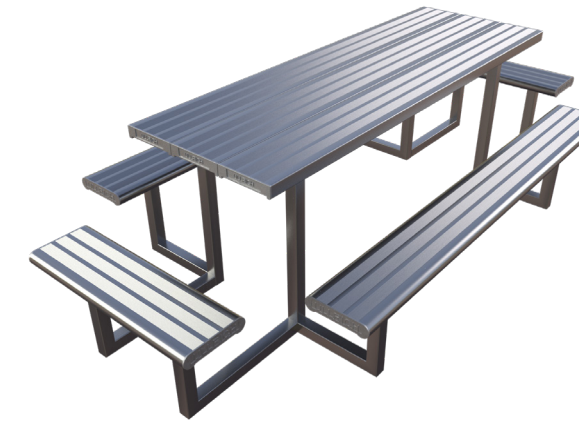

FREE STANDING SETTING