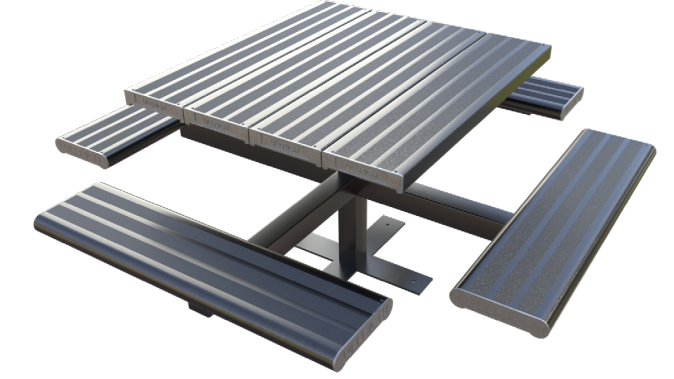

PEDESTAL SETTING